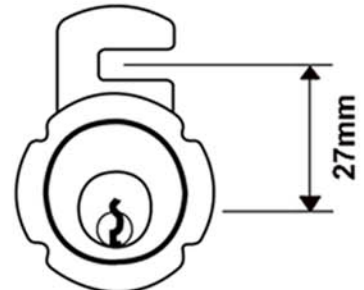

Furniture Lock

490 Series Cam Lock

Cylinder: 3 Pin with brass keys

Body Material: Brass

Body Length: 16mm

Cam Type: Hook

Finish: Satin Stainless Steel

16.5mm

16mm

27mm