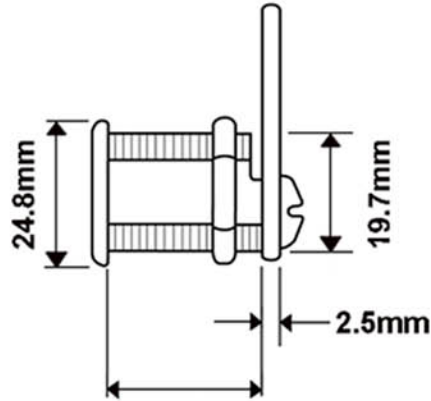

Furniture Lock

490 Series Cam Lock

Cylinder: 3 Pin with brass keys

Body Material: Brass

Body Length: 16mm

Cam Type: Hook

Finish: Satin Stainless Steel

16.5mm

16mm

27mm