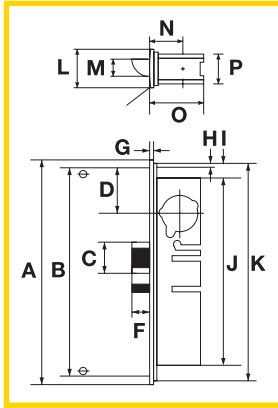

- A / 75
- B / 62
- C / 32
- D / 34
- E / -
- F / 21
- G / 6
- H / 6
- I / 10
- J / 153
- K / 174
- L / 25
- M / 15
- N / 25
- O / 41
- P / -

2851 / 2855
Swing Bolt Lock

Finishes : US 28 US 313

2852 / 2856
Hook Bolt Lock

Finishes : US 28 US 313

- A / 75
- B / 62
- C / 26
- D / 34
- E / -
- F / 14
- G / -
- H / 6
- I / 6
- J / 149
- K / 174
- L / 25
- M / 15
- N / 25
- O / 41
- P / -

2853 / 2857
Latch Bolt Lock

Finishes : US 28 US 313

1152 US 313

1152 US 28

2870 US 28

2870 US 313

2850 Series

Series Name	Style Code	Cylinder Code	Accessories	Cylinder Finish Code
28	51 Swing Bolt Lock with Backset of 25mm	1152 Mortise cylinder	2870 Thumb turn	US28 Satin Aluminum
	52 Hook Bolt Lock with Backset of 25mm			
	53 Latch Bolt Lock with Backset of 25mm			
	55 Swing Bolt Lock with Backset of 29mm	1152-2 2 Keyed alike cylinder		US313 Black Brown Oxidized
	56 Hook Bolt Lock with Backset of 29mm			
57 Latch Bolt Lock with Backset of 29mm				

Product Specification

- **Standard** : EN ANSI/BHMA A156.5
- **Testing Cycles** : More than 300,000 cycles
- **Lock case** : Galvanized steel lockcase with laminated hardened steel bolt
- **Materials** :
 - 2850/2851**
 - Latch / Bolt - Laminated harden steel
 - Faceplate / Strike - Aluminum
 - Lock Case - Galvanized Steel
 - 2852/2856**
 - Latch / Bolt - Laminated harden steel
 - Faceplate / Strike - Aluminum
 - Lock Case - Galvanized Steel
 - 2853/2857**
 - Latch / Bolt - Laminated harden steel
 - Faceplate / Strike - Aluminum
 - Lock Case - Galvanized Steel
- **Backset** : 25/29mm
- **Door thickness** : 35~55mm
- **Function** : Entrance
- **Cylinder** : Compatible with standard 29mm mortise cylinder or thumbturn
Cylinder and thumbturn supplied separately.
- **No. of Keys** : 2 pieces of chrome plated keys