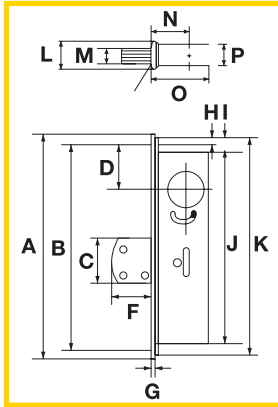

Narrow Style Mortise Lock

2850 Series

Remarks for finishes:

US28 Satin Aluminium

US313 Black Brown Oxidized

All dimensions in mm

- A / 75
- B / 62
- C / 34
- D / 34
- E / -
- F / 36
- G / 6
- H / 6
- I / 10
- J / 153
- K / 174
- L / 25
- M / 15
- N / 25
- O / 41
- P / -

- A / 75
- B / 62
- C / 32
- D / 34
- E / -
- F / 21
- G / 6
- H / 6
- I / 10
- J / 153
- K / 174
- L / 25
- M / 15
- N / 25
- O / 41
- P / -

2851 / 2855
Swing Bolt Lock

Finishes : US 28 US 313

2852 / 2856
Hook Bolt Lock

Finishes : US 28 US 313

- A / 75
- B / 62
- C / 26
- D / 34
- E / -
- F / 14
- G / -
- H / 6
- I / 6
- J / 149
- K / 174
- L / 25
- M / 15
- N / 25
- O / 41
- P / -

2853 / 2857
Latch Bolt Lock

Finishes : US 28 US 313

Product Specification

- **Standard** : EN ANSI/BHMA A156.5
- **Testing Cycles** : More than 300,000 cycles
- **Lock case** : Galvanized steel lockcase with laminated hardened steel bolt
- **Materials** :
 - 2850/2851**
 - Latch / Bolt - Laminated harden steel
 - Faceplate / Strike - Aluminum
 - Lock Case - Galvanized Steel
 - 2852/2856**
 - Latch / Bolt - Laminated harden steel
 - Faceplate / Strike - Aluminum
 - Lock Case - Galvanized Steel
 - 2853/2857**
 - Latch / Bolt - Laminated harden steel
 - Faceplate / Strike - Aluminum
 - Lock Case - Galvanized Steel
- **Backset** : 25/29mm
- **Door thickness** : 35~55mm
- **Function** : Entrance
- **Cylinder** : Compatible with standard 29mm mortise cylinder or thumbturn
Cylinder and thumbturn supplied separately.
- **No. of Keys** : 2 pieces of chrome plated keys