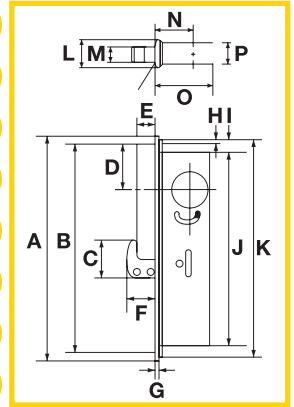

Narrow Style Mortise Lock

2850 Series

Remarks for finishes:

US28 Satin Aluminium

US313 Black Brown Oxidized

All dimensions in mm

- A / 75
- B / 62
- C / 34
- D / 34
- E / -
- F / 36
- G / 6
- H / 6
- I / 10
- J / 153
- K / 174
- L / 25
- M / 15
- N / 25
- O / 41
- P / -

- A / 75
- B / 62
- C / 32
- D / 34
- E / -
- F / 21
- G / 6
- H / 6
- I / 10
- J / 153
- K / 174
- L / 25
- M / 15
- N / 25
- O / 41
- P / -

2851 / 2855
Swing Bolt Lock

Finishes : US 28 US 313

2852 / 2856
Hook Bolt Lock

Finishes : US 28 US 313

- A / 75
- B / 62
- C / 26
- D / 34
- E / -
- F / 14
- G / -
- H / 6
- I / 6
- J / 149
- K / 174
- L / 25
- M / 15
- N / 25
- O / 41
- P / -

2853 / 2857
Latch Bolt Lock

Finishes : US 28 US 313

Product Specification

- **Standard** : EN ANSI/BHMA A156.5
- **Testing Cycles** : More than 300,000 cycles
- **Lock case** : Galvanized steel lockcase with laminated hardened steel bolt
- **Materials** :
 - 2850/2851**
 - Latch / Bolt - Laminated harden steel
 - Faceplate / Strike - Aluminum
 - Lock Case - Galvanized Steel
 - 2852/2856**
 - Latch / Bolt - Laminated harden steel
 - Faceplate / Strike - Aluminum
 - Lock Case - Galvanized Steel
 - 2853/2857**
 - Latch / Bolt - Laminated harden steel
 - Faceplate / Strike - Aluminum
 - Lock Case - Galvanized Steel
- **Backset** : 25/29mm
- **Door thickness** : 35~55mm
- **Function** : Entrance
- **Cylinder** : Compatible with standard 29mm mortise cylinder or thumbturn
Cylinder and thumbturn supplied separately.
- **No. of Keys** : 2 pieces of chrome plated keys