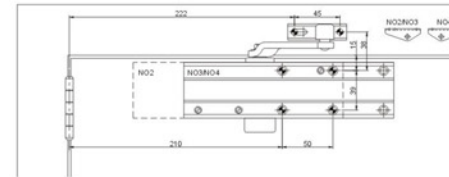

Door Closer 31V Series EN2-4

Product Specification

Dimension	207(L) x 55(W) x 39(H) mm
Test	EN 1154
Power	EN2 / EN3 / EN4
	EN2 Door Weight ≤40Kg, Door Width ≤850mm
	EN3 Door Weight ≤60Kg, Door Width ≤950mm
	EN4 Door Weight ≤80Kg, Door Width ≤1100mm
Sweeping speed	Closing 1 bottom adjustable 180° - 15°
Latching speed	Closing 2 bottom adjustable 15° - 0°
Max. Angle of Opening	EN2 & EN3 Max.180°, EN4 Max.130°

TECHNICAL DETAILS

A=207mm B=55mm
C=39mm D=50mm
E=39mm F=45mm